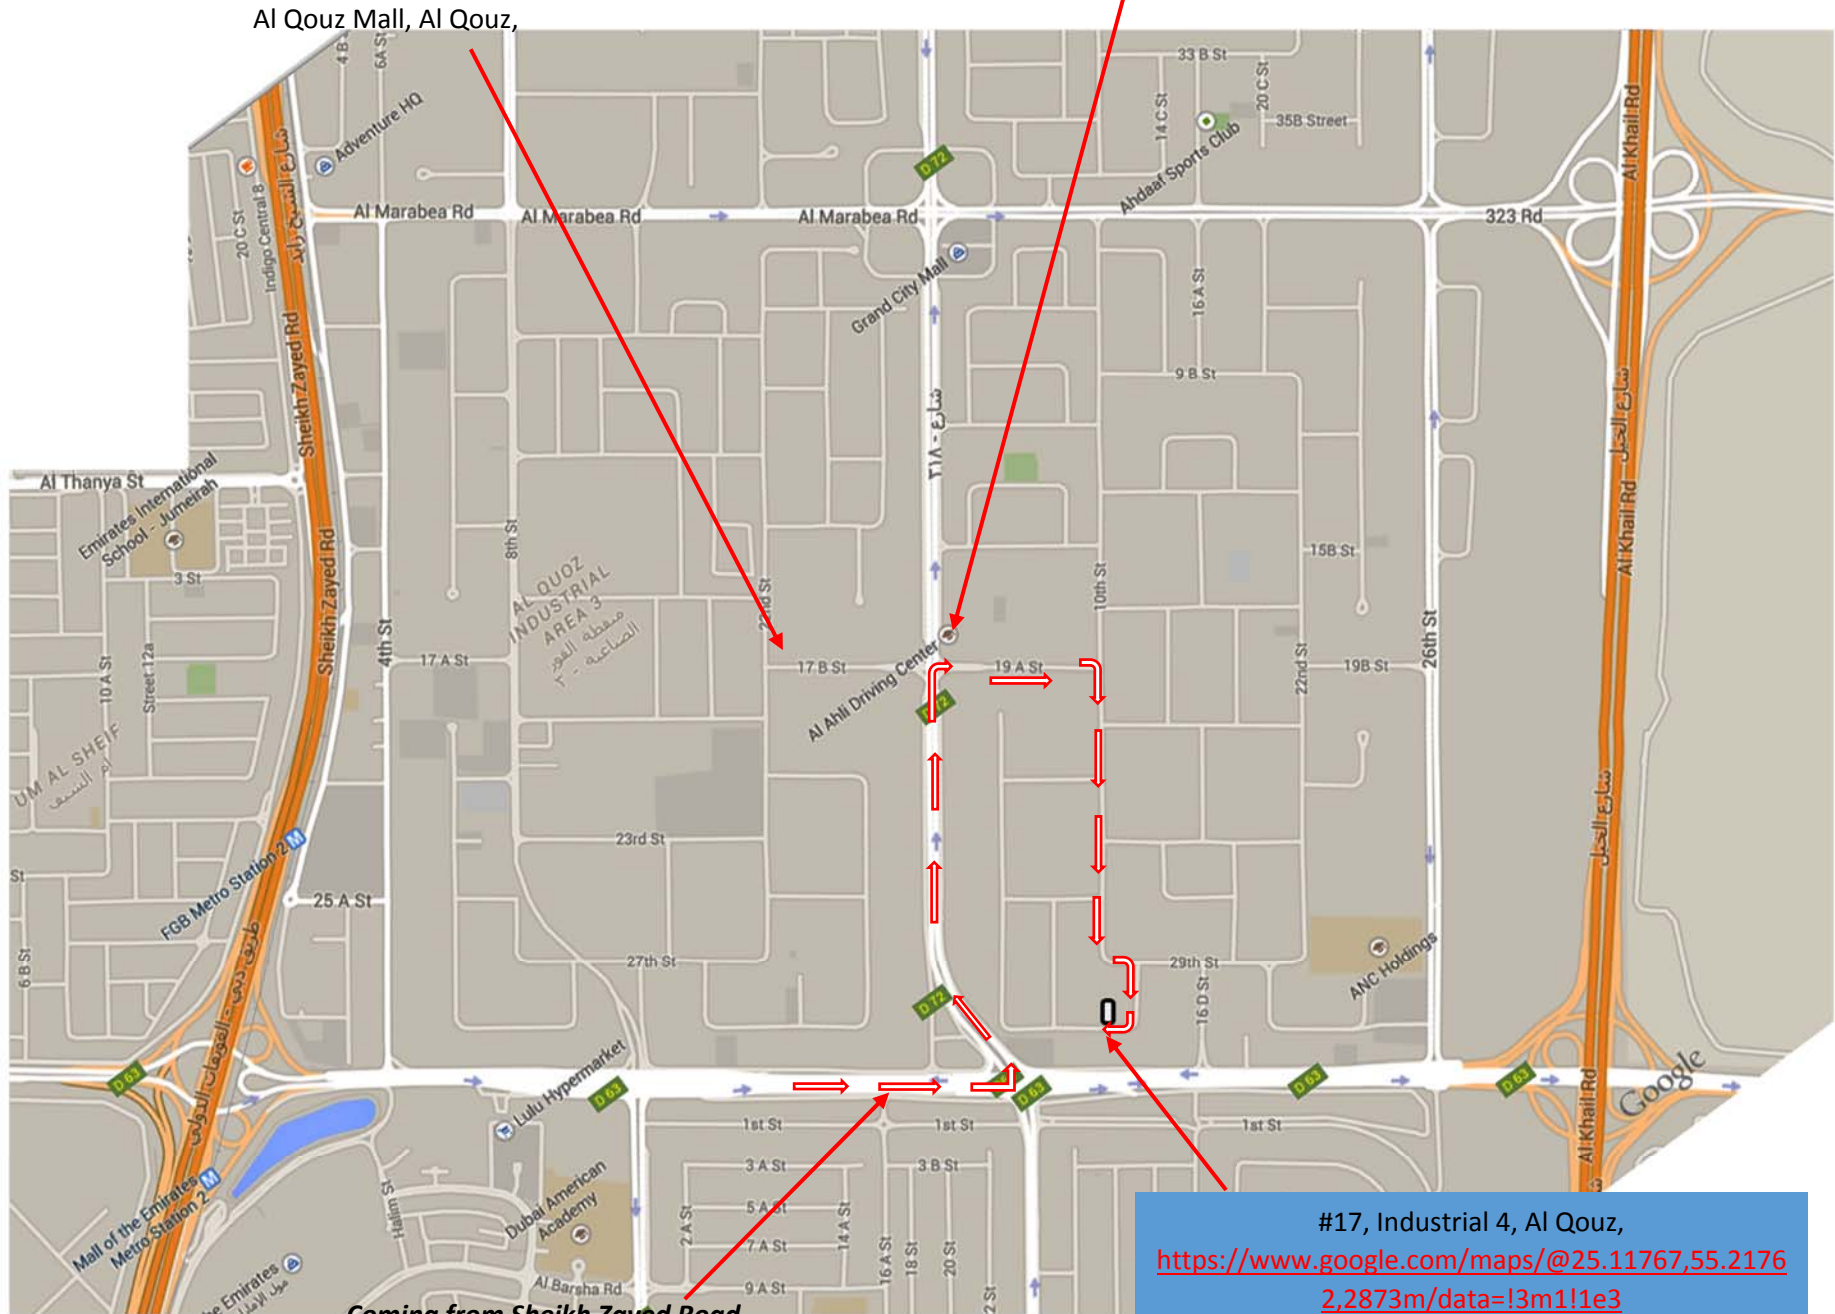

Al Quoz Mall, Al Quoz,

Al Ahli Driving Center,  
Industrial 4, Al Quoz,

**Coming from Sheikh Zayed Road  
2<sup>nd</sup> bridge down turn left at traffic  
light signal**

#17, Industrial 4, Al Quoz,  
<https://www.google.com/maps/@25.11767,55.21762,2873m/data=!3m1!1e3>  
GPS: 4 31 St Dubai  
25.110606, 55.222961

Al Qouz Mall, Al Qouz,

Al Ahli Driving Center,  
Industrial 4, Al Qouz,

Coming from Sheikh Zayed Road  
2<sup>nd</sup> bridge down turn left at traffic  
light signal

#17, Industrial 4, Al Qouz,  
<https://www.google.com/maps/@25.11767,55.21762,2873m/data=!3m1!1e3>  
GPS: 4 31 St Dubai  
25.110606, 55.222961